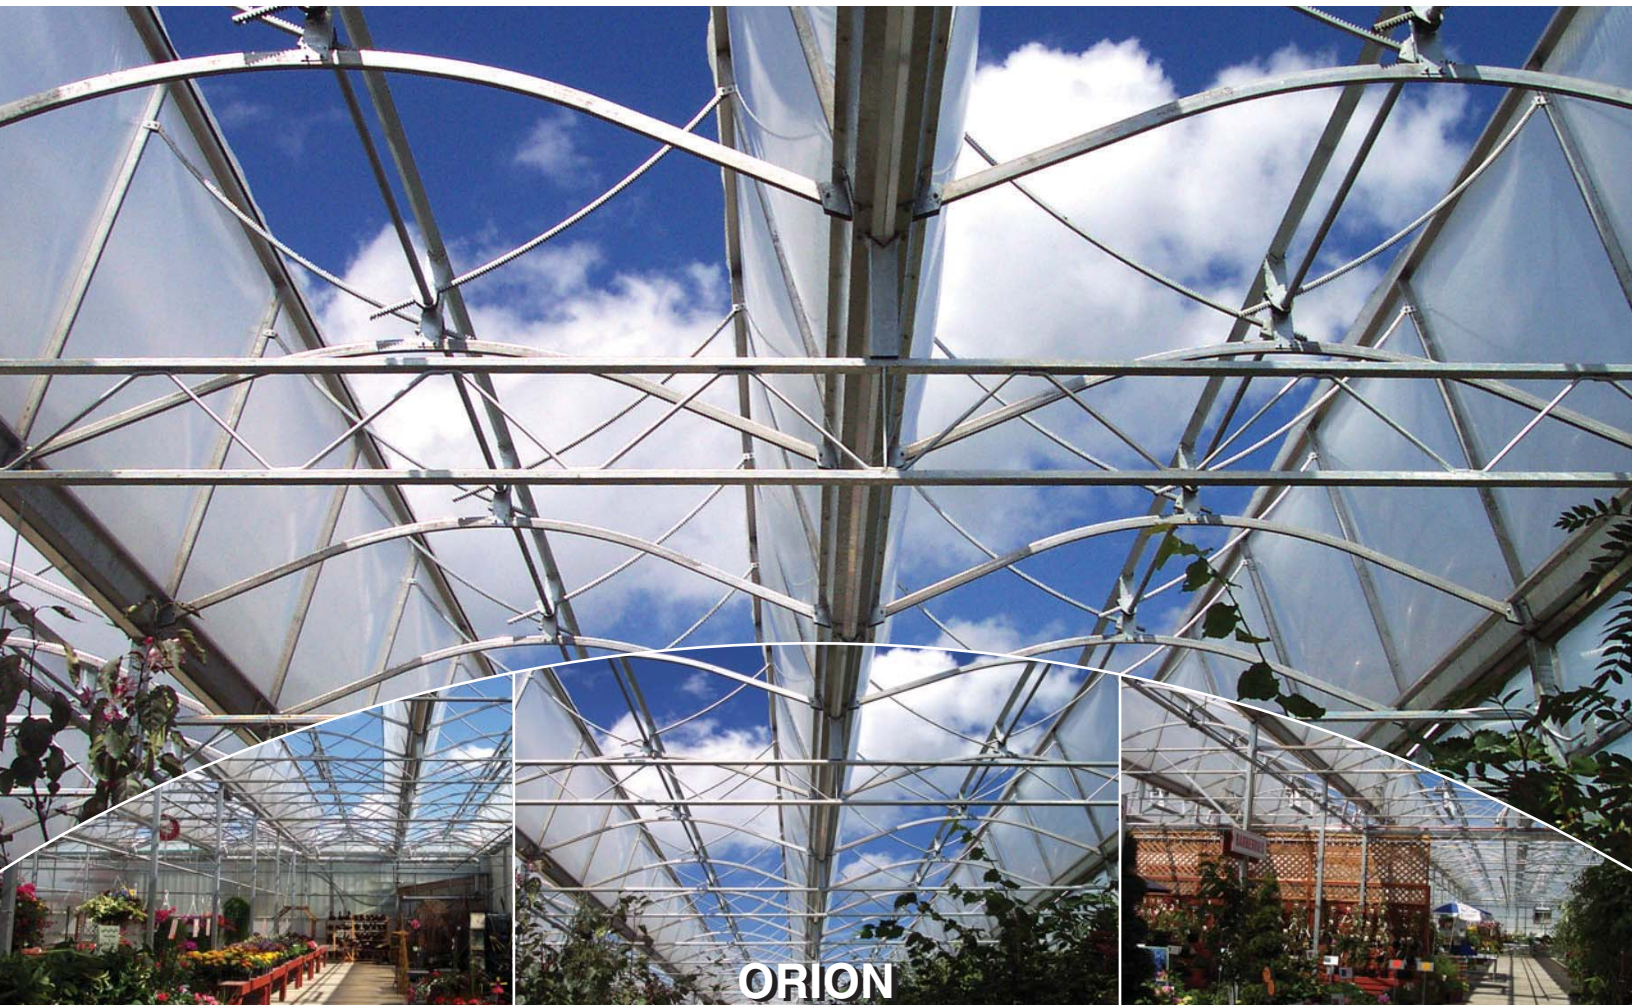

## TOTAL GROWING SYSTEMS

### ORION GREENHOUSES

The Orion – the poly option - open roof greenhouse. This versatile house was primarily developed for growers who want maximum ventilation, and maximum exposure to direct sunlight. Every Orion comes standard with roof vents that open 180 degrees to allow maximum ventilation and that will close quickly with a positive seal when inclement weather does occur.

### FEATURES

- ▶ DESIGNED FOR OPTIONAL UPGRADE FROM DOUBLE POLY TO GLASS OR POLYCARBONATE COVER
- ▶ ELIMINATE COSTLY EXHAUST FANS AND INTAKE SHUTTERS
- ▶ CROPS RECEIVE FULL, UNOBSTRUCTED SUNSHINE WHEN REQUIRED
- ▶ VENLO STYLE ROOF PROFILE – MADE WITH RECTANGULAR GALVANIZED ARCHES FOR SUPERIOR STRENGTH AND DURABILITY

### SIZES

- ▶ 12' POST SPACING
- ▶ 21' AND 31.5' WIDTHS
- ▶ VARIOUS POST HEIGHTS